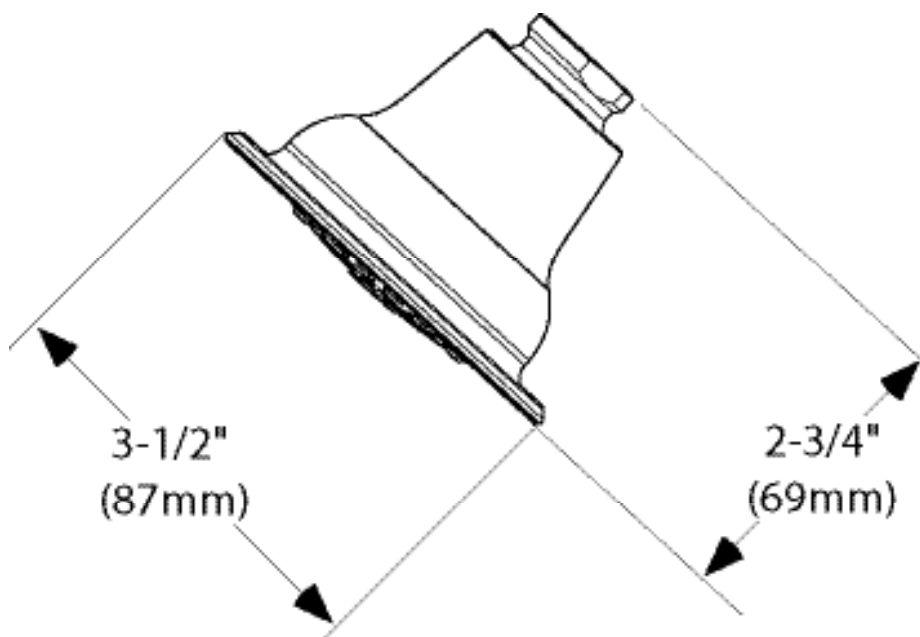

CRITICAL DIMENSIONS

(DO NOT SCALE)